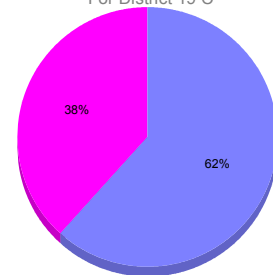

Goal, New, Dropped, Gain/Loss

Comparison of Membership Gain/Loss

Current Year Compared to the Previous Year

Gender Comparison 2010-2011

For District 19 C

Oct/Nov/Dec

■ Male ■ Female