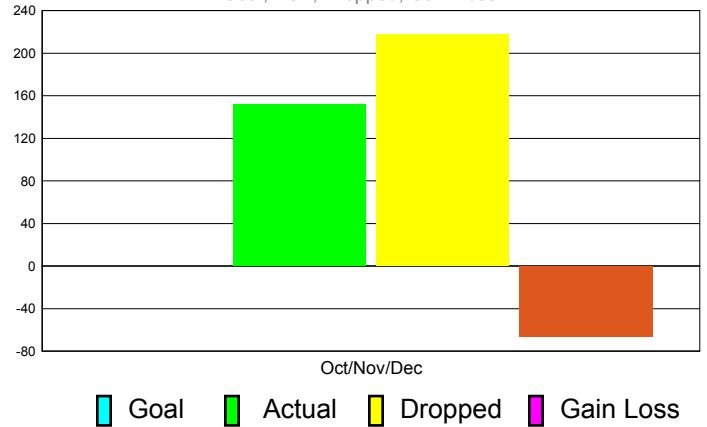

Membership Results 2011-2012

Goal, New, Dropped, Gain/Loss